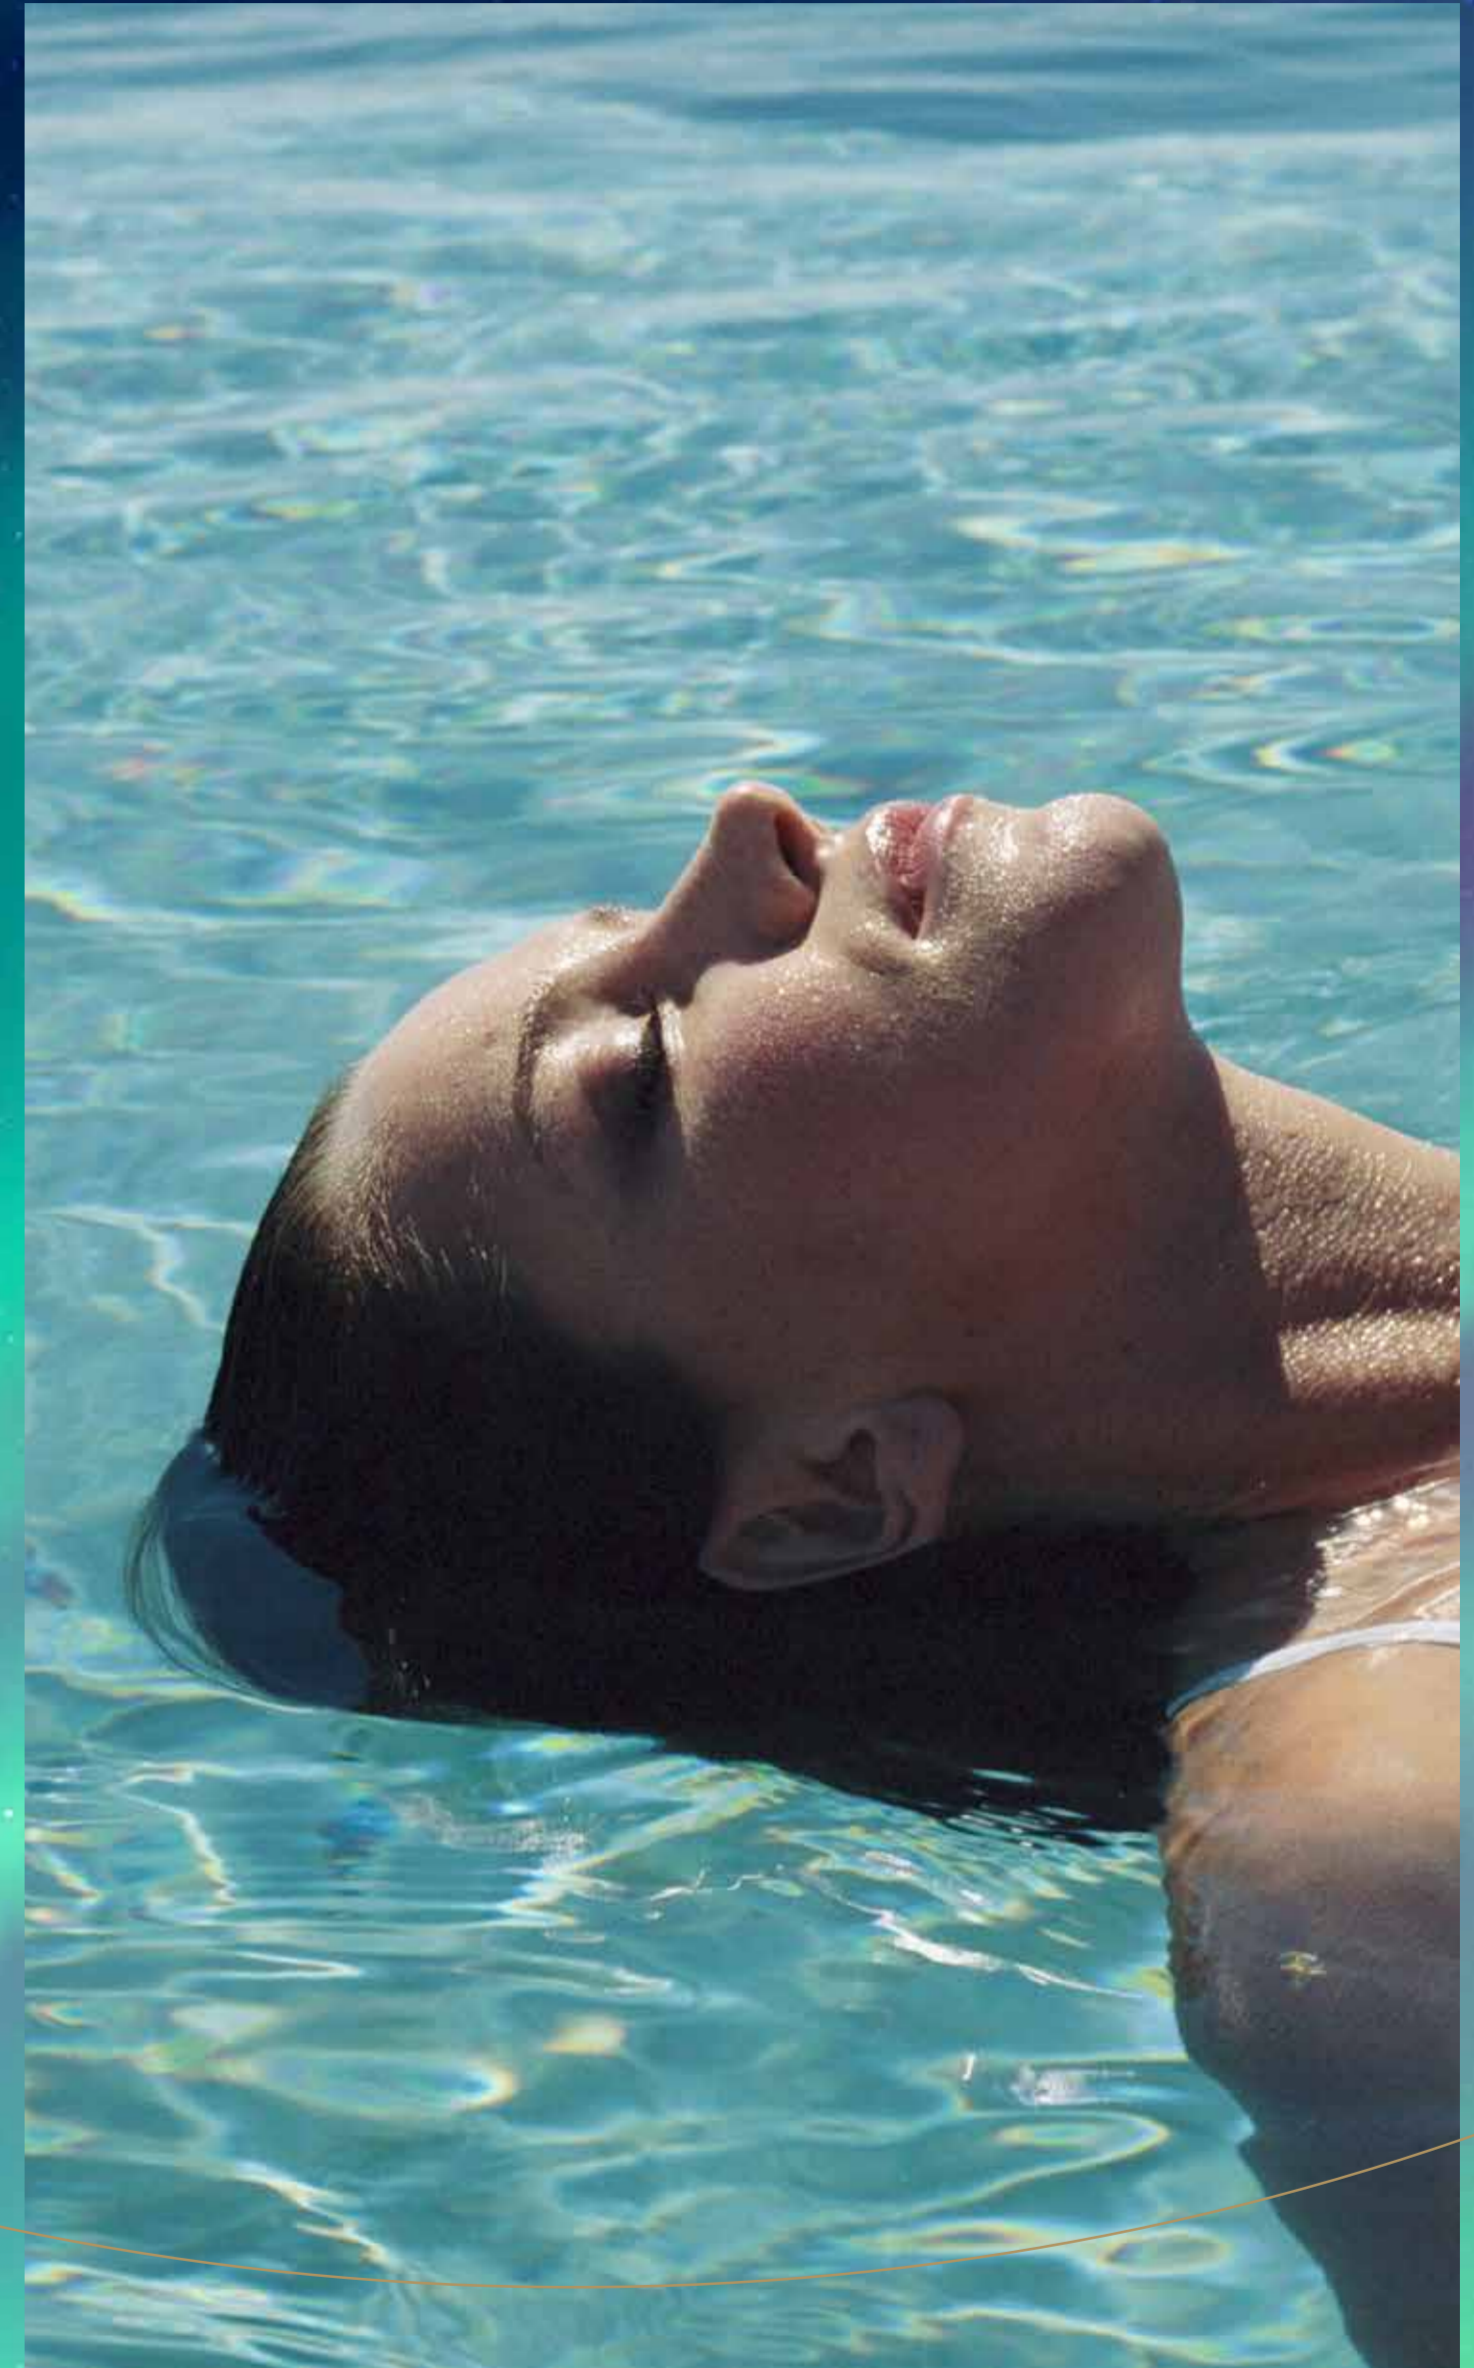

BEHOLD THE
AWE-INSPIRING
PERIDOT

A SHINING GEM THAT HAS INSPIRED
EVERY ELEMENT OF THIS MAGNIFICENT
PROPERTY, HELPING YOU DISCOVER
AN ETHEREAL WORLD.