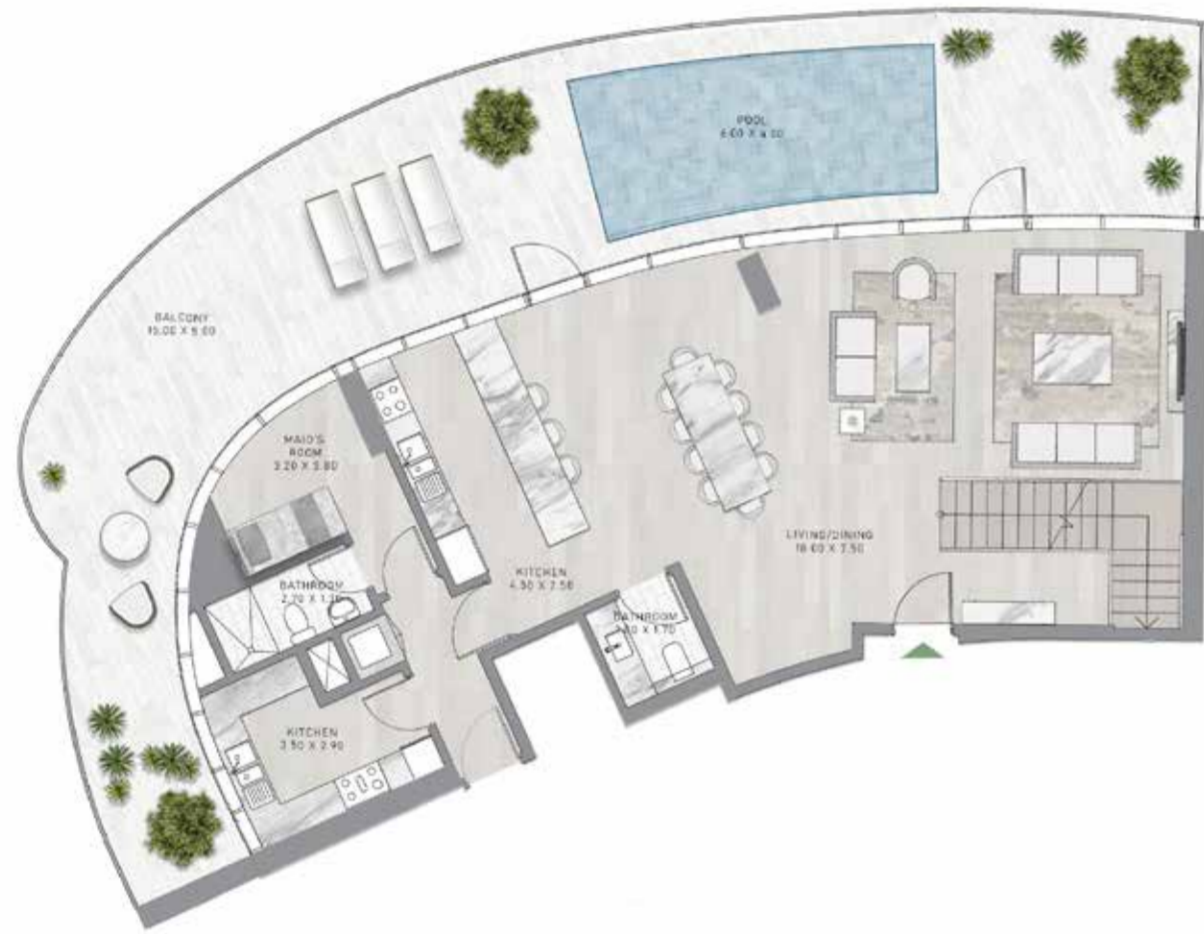

3-BEDROOM SUPER LUXURY

TYPE A1

LOWER