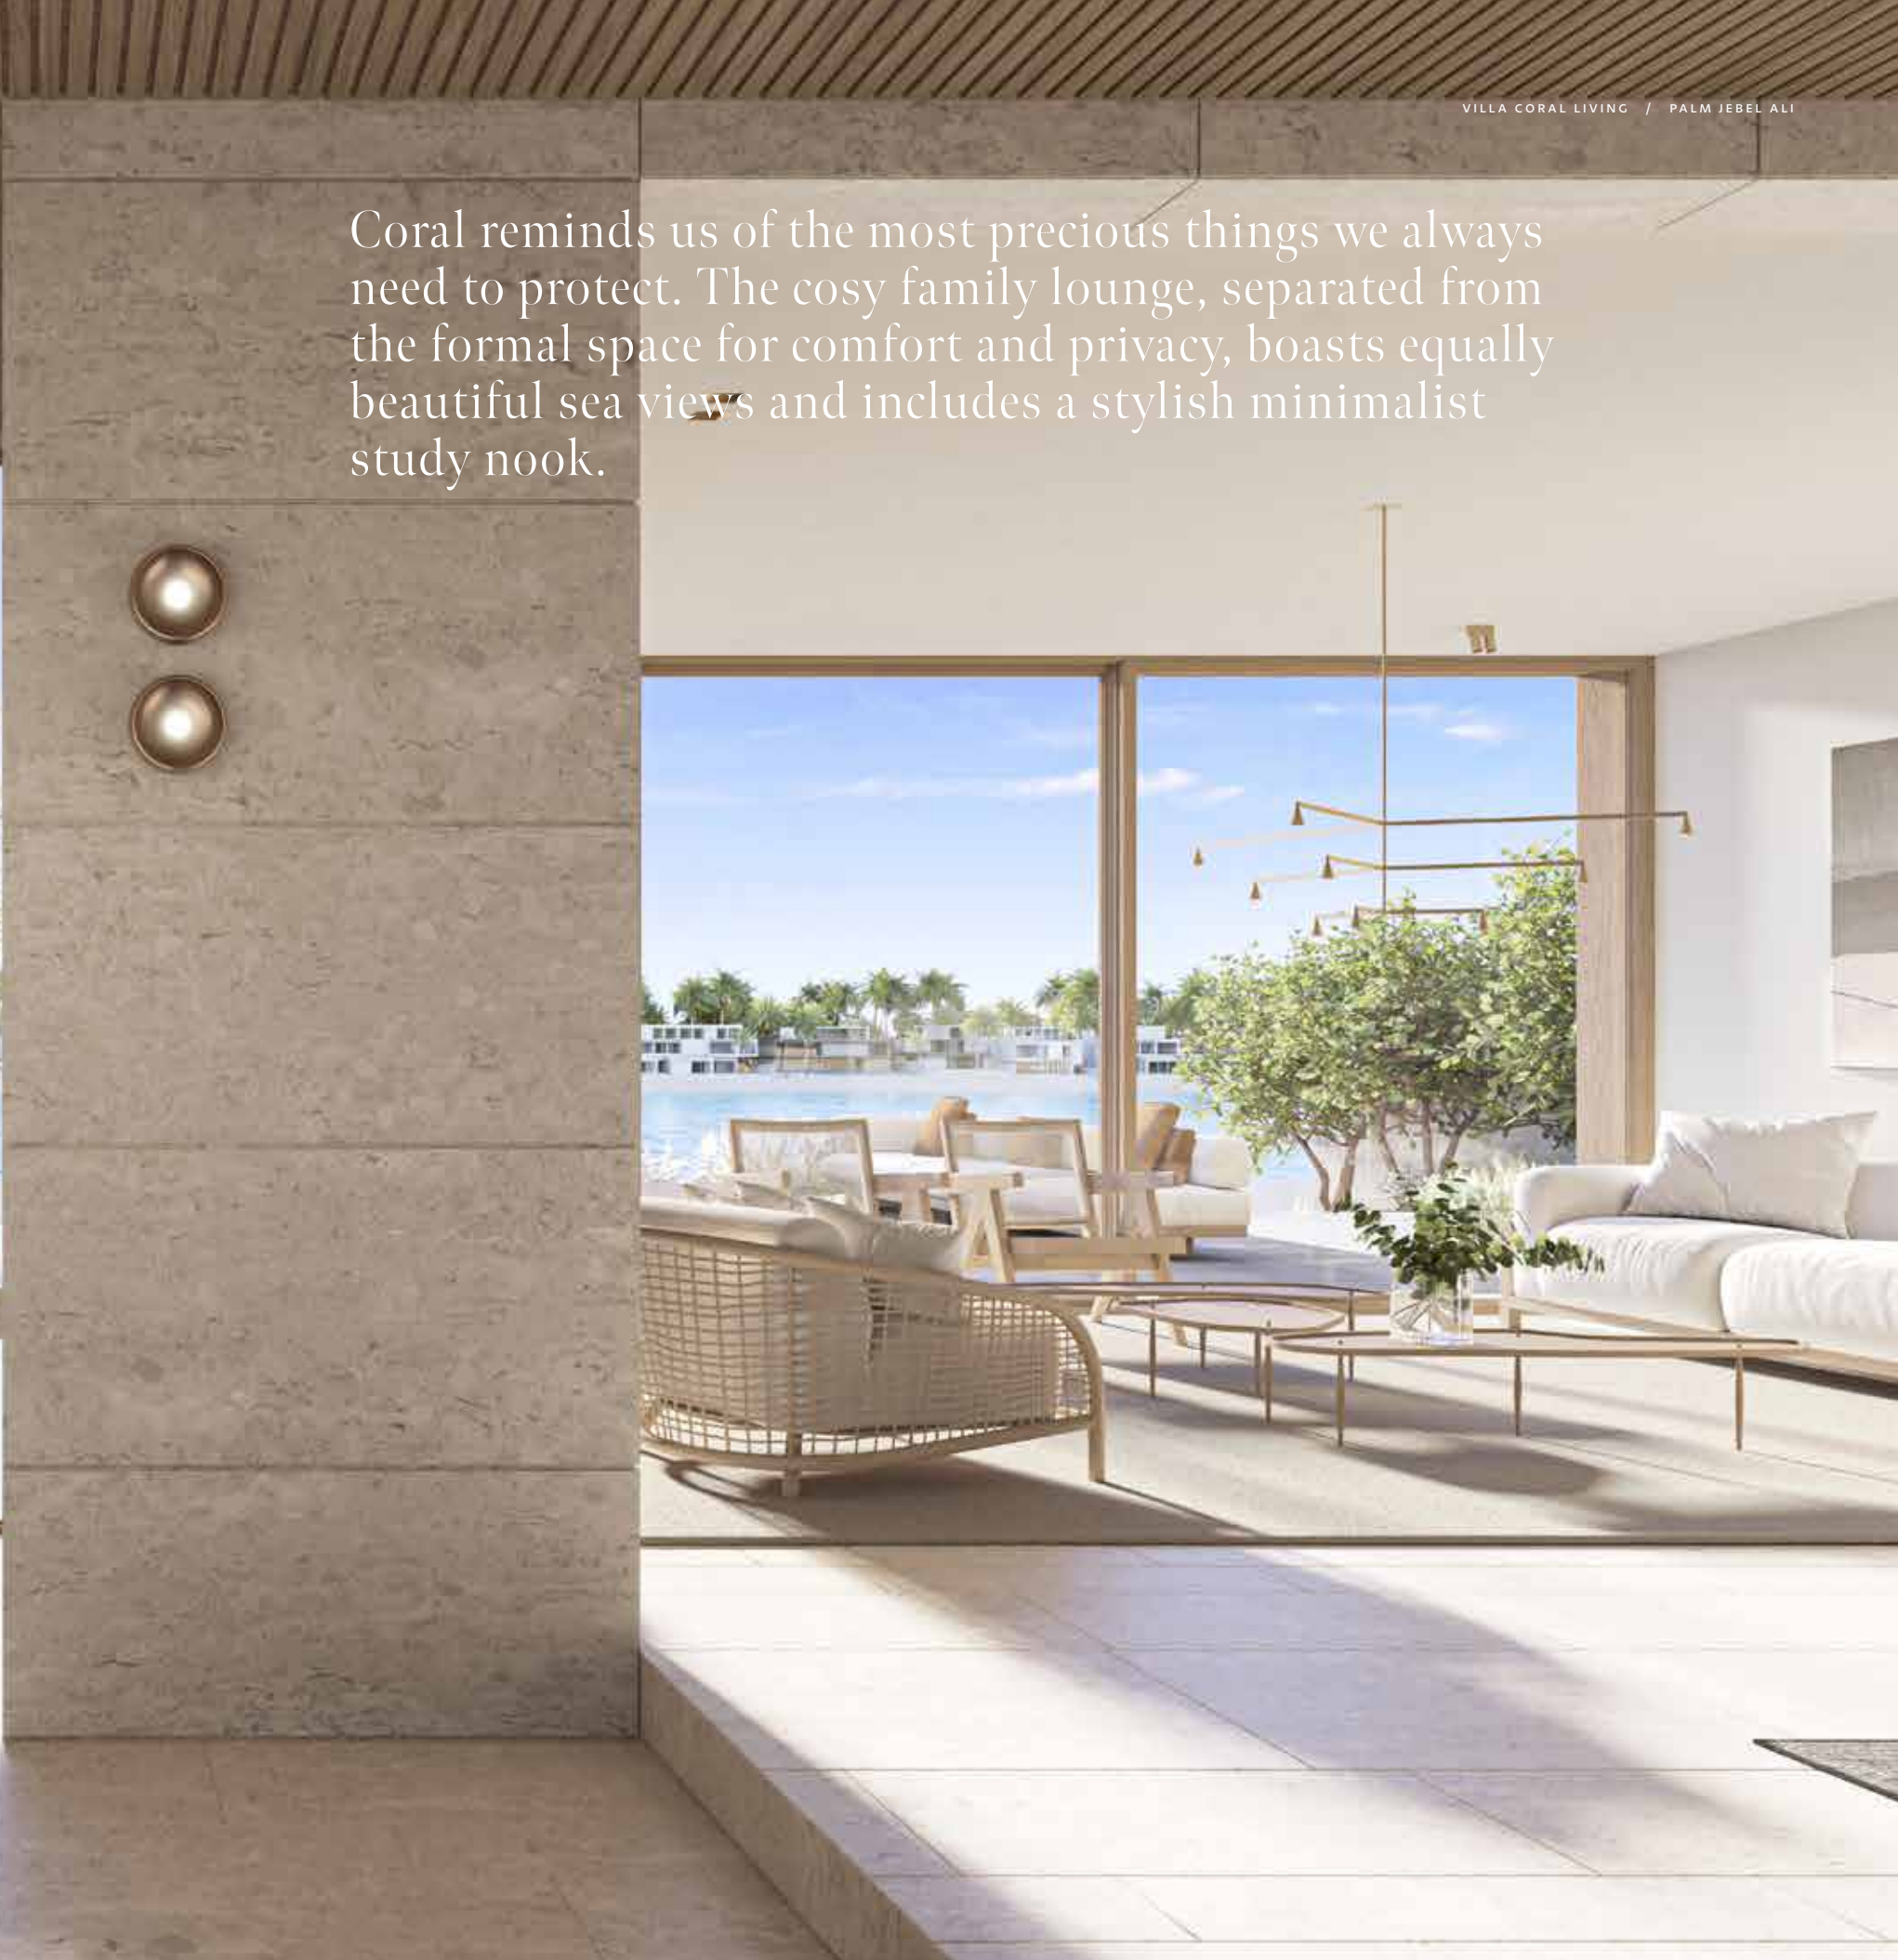

Coral reminds us of the most precious things we always need to protect. The cosy family lounge, separated from the formal space for comfort and privacy, boasts equally beautiful sea views and includes a stylish minimalist study nook.