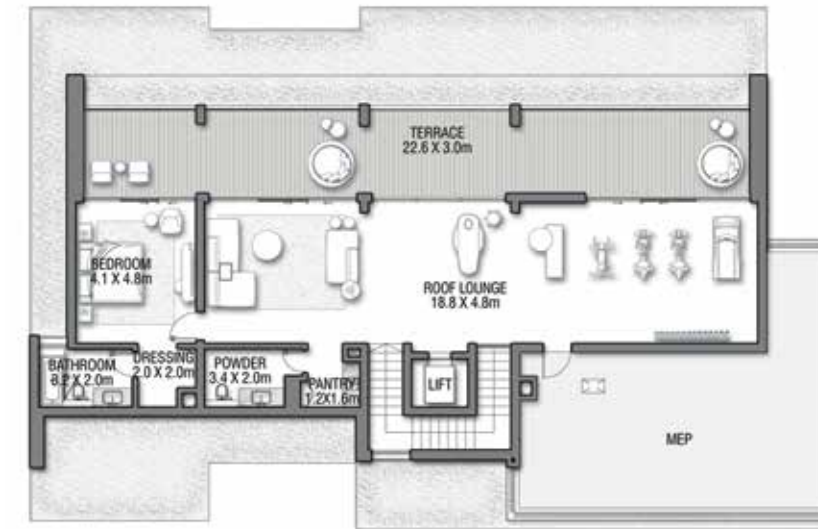

# RUBY SUNSET

Coral Villas Collection

GROUND FLOOR

SECOND FLOOR

FIRST FLOOR

G + 2

7 BEDROOMS + FORMAL AND FAMILY LOUNGES + LIBRARY + MEDIA ROOM + ROOF LOUNGE AND TERRACE

FLOOR TYPE	SQ. M.	SQ. FT.
Ground Floor	381.38	4,105.14
Balcony / Terrace / Porch - GF	1.38	14.85
First Floor Area	362.65	3,903.53
Balcony / Terrace - First Floor	60.00	645.83
Second Floor Area	166.90	1,796.50
Balcony / Terrace - Second Floor	72.71	782.64
Garage - Covered	84.26	906.97
<b>TOTAL BUILT-UP AREA</b>	<b>1,129.28</b>	<b>12,155.47</b>
Garage with Pergola	0.0	0.0
<b>TOTAL AREA</b>	<b>1,129.28</b>	<b>12,155.47</b>