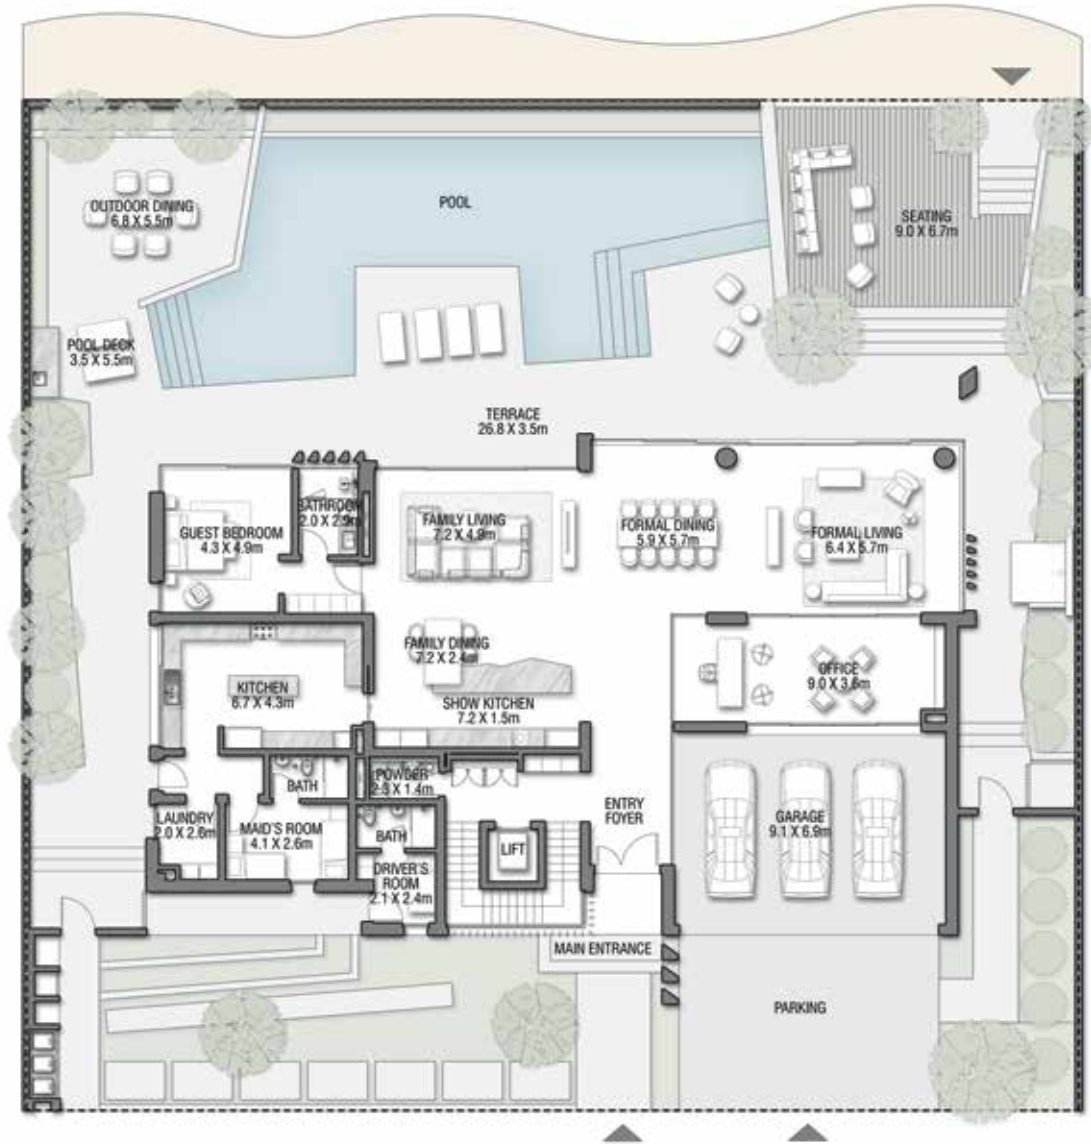

GROUND FLOOR