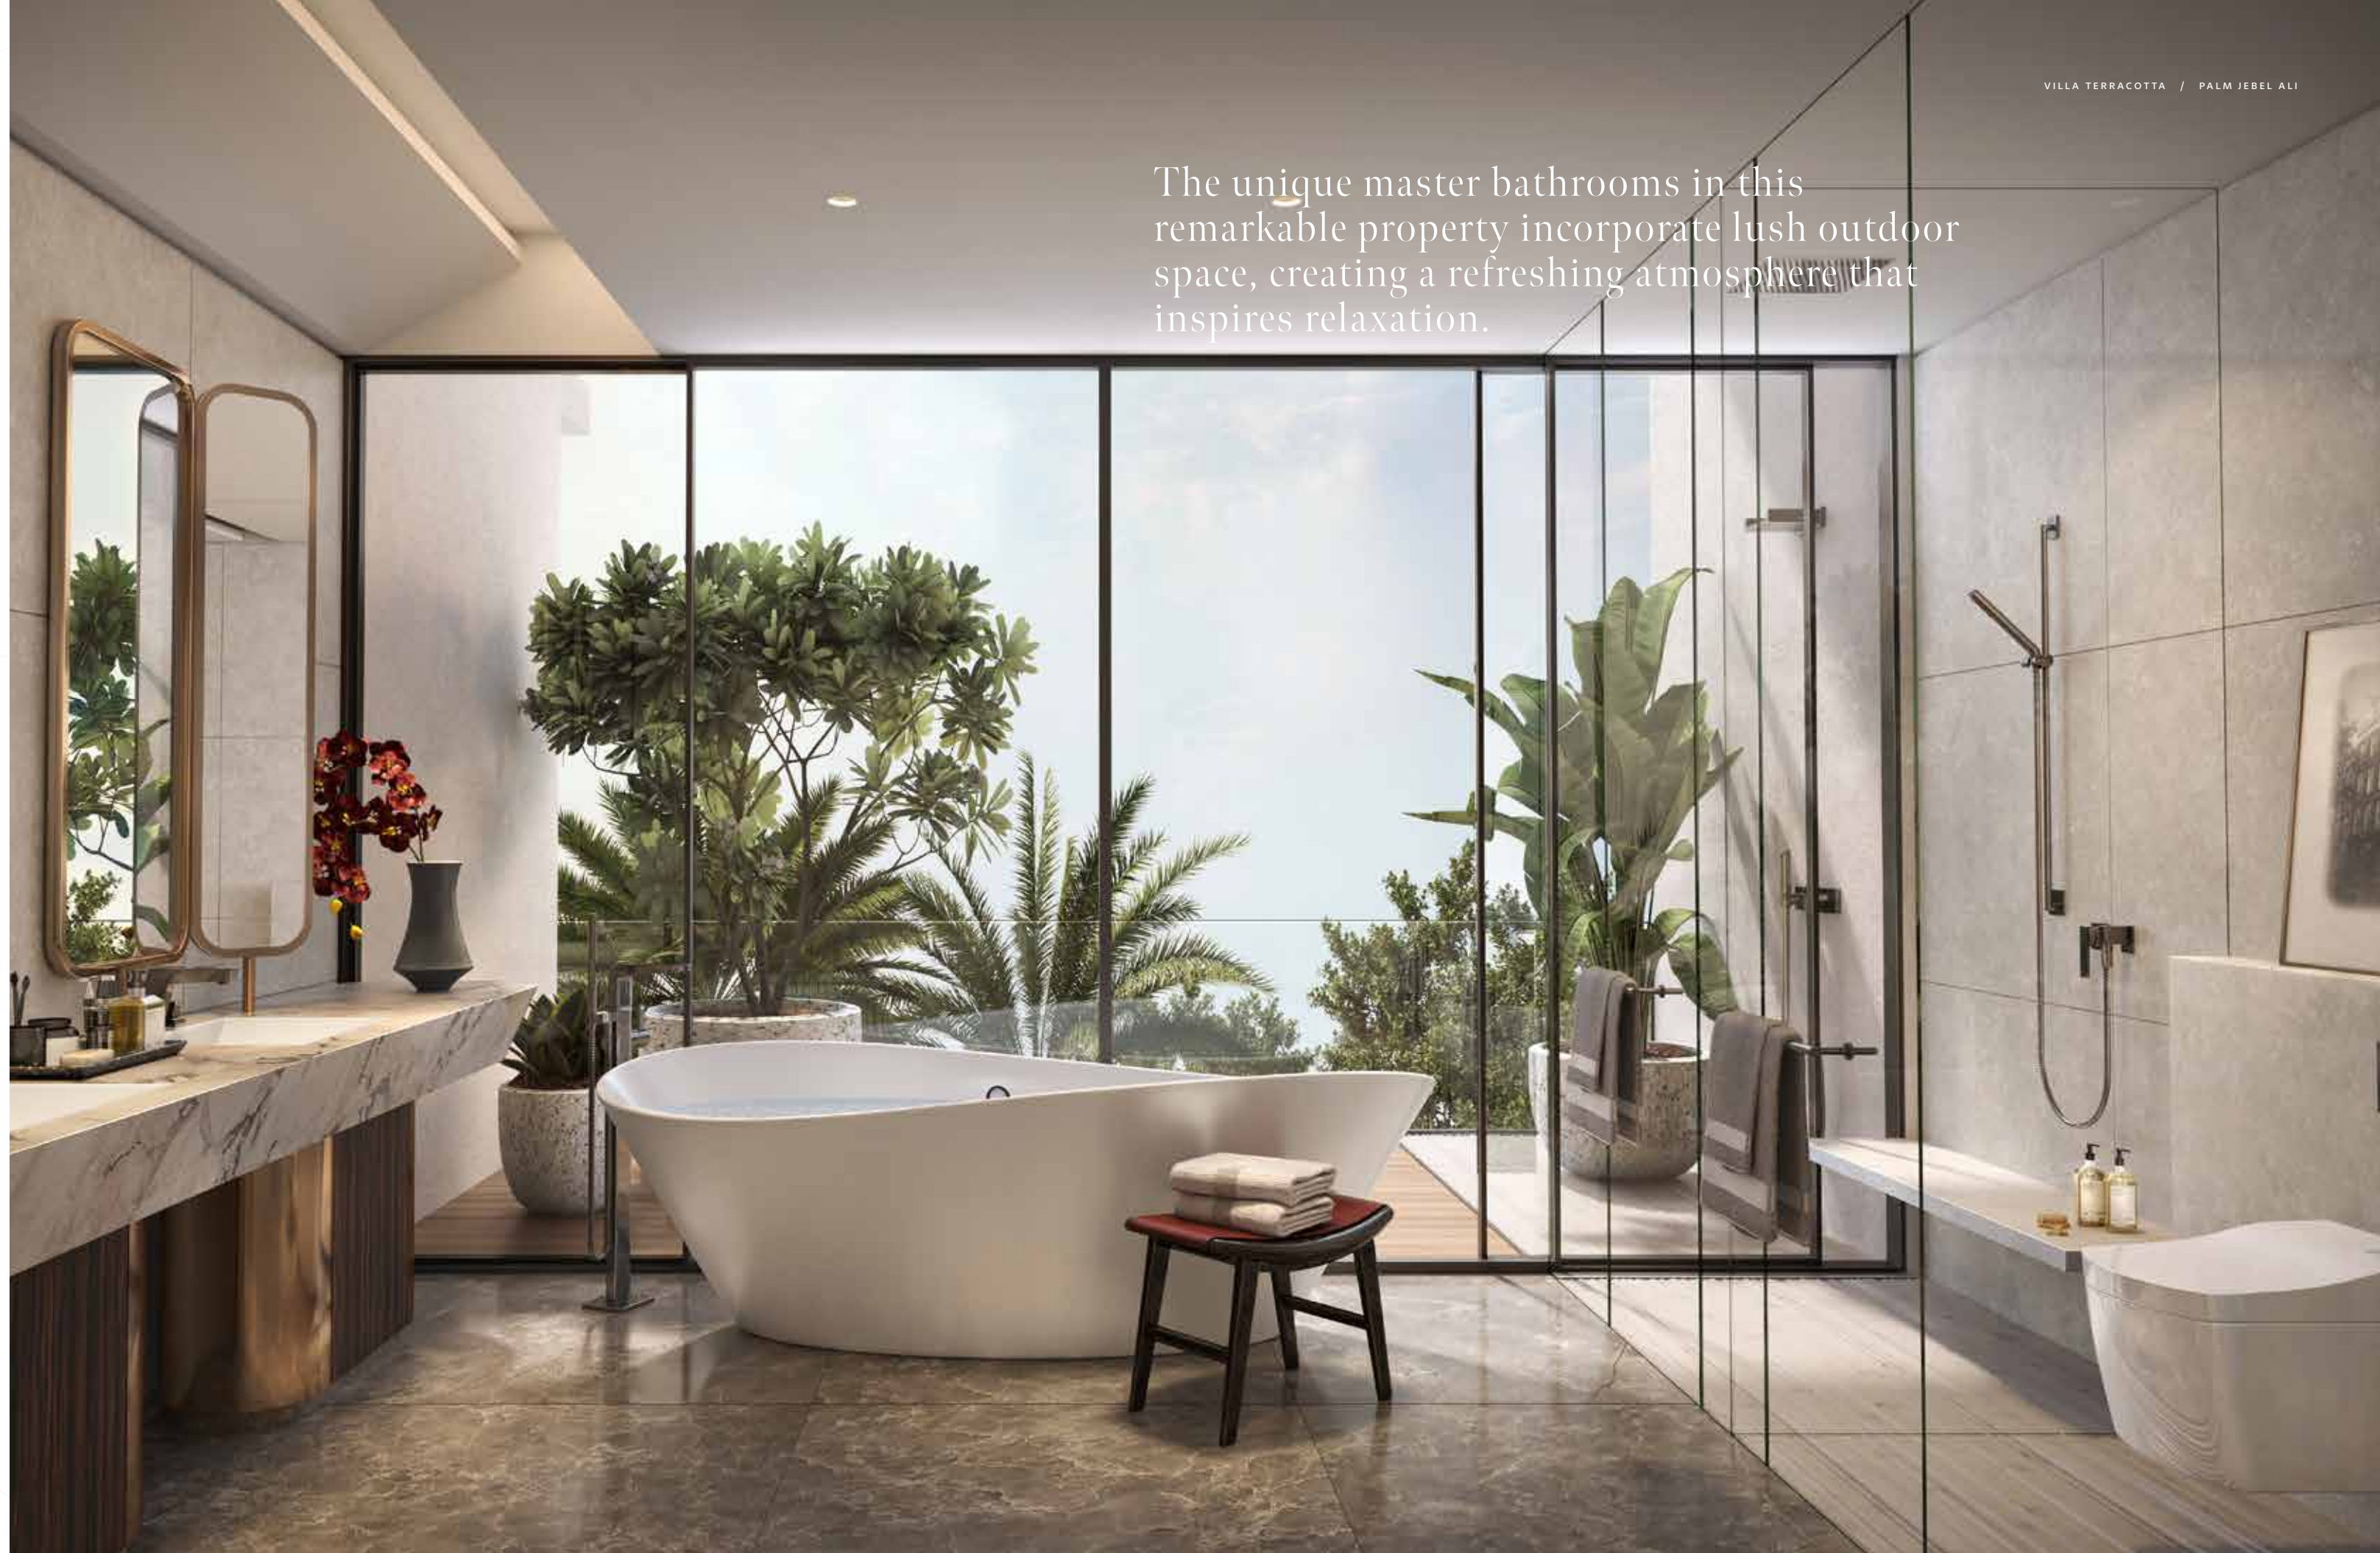

The calming sounds and sights of the dynamic sea view fill this space with tranquil energy.

The striking roof terrace, located on the second floor, is the ideal setting for a spacious, at-home gym. Practise yoga or train in the brilliant and warm sunshine as you focus on your well-being.

This grand villa is ideal for those who delight in **entertaining** but also enjoy peaceful moments surrounded by nature.

SPACE FOR WORK, WELLNESS AND LEISURE.

This home has been designed to provide sleek and stylish spaces to accommodate every aspect of your exhilarating lifestyle: from working at home and meeting clients to hosting exclusive dinner parties and memorable events to rest and self-care.

The presence of natural elements, such as warm sunshine, the sparkling sea, and lush greenery, add a new dimension to this vibrant design, creating a blissful environment from morning until night.

The unique master bathrooms in this remarkable property incorporate lush outdoor space, creating a refreshing atmosphere that inspires relaxation.