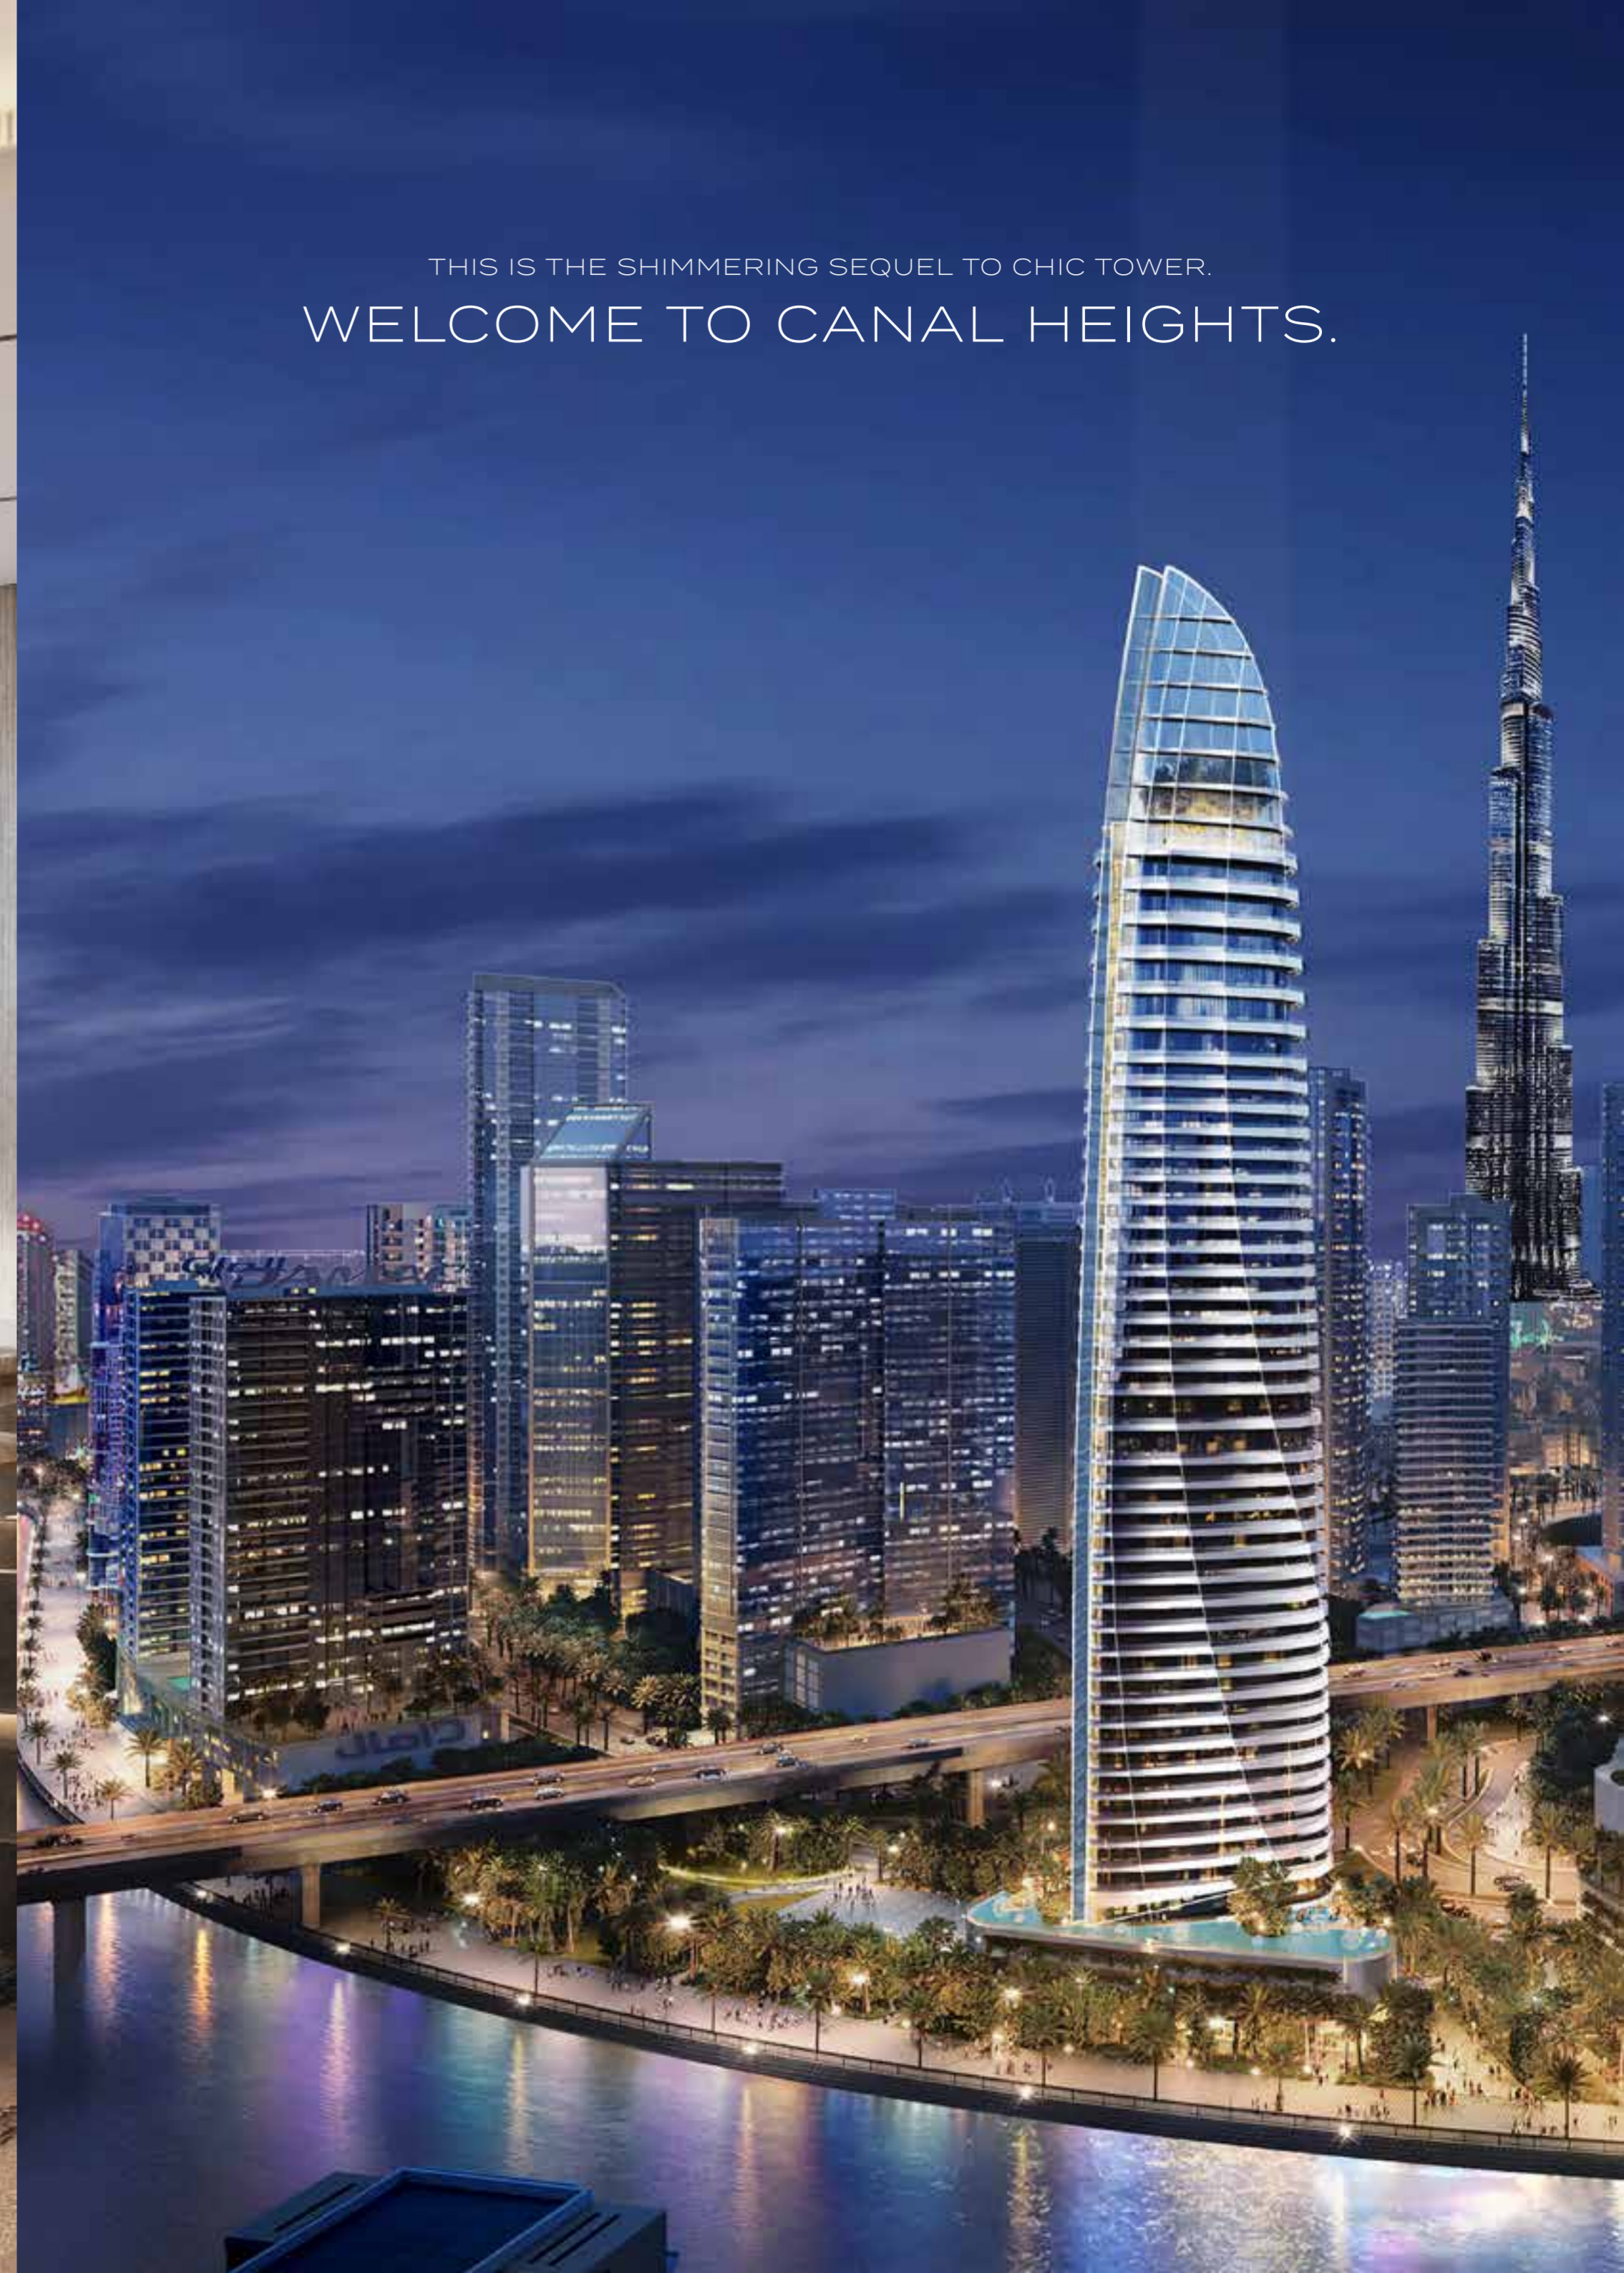

*DAMAC*

CANAL  
HEIGHTS

de GRISOGONO

A CENTURIES-OLD TREASURE TRANSFORMED.

A PEARL SO RARE, LIKE  
A BLUE MOON RISING  
FROM THE OCEAN.

NOW, A GLITTERING,  
MULTIFACETED  
LIFESTYLE AWAITS.

THIS IS THE SHIMMERING SEQUEL TO CHIC TOWER.  
WELCOME TO CANAL HEIGHTS.

LUXURIOUS  
WATERFRONT  
LIVING

AN EXQUISITELY LUSTROUS PROPERTY BESIDE THE DUBAI CANAL  
THAT STANDS OUT AND FEELS RIGHT AT HOME.  
CANAL HEIGHTS EMBODIES THE BEAUTY AND PERFECTION OF ONE  
OF NATURE'S MOST WONDROUS CREATIONS...THE BLUE PEARL.