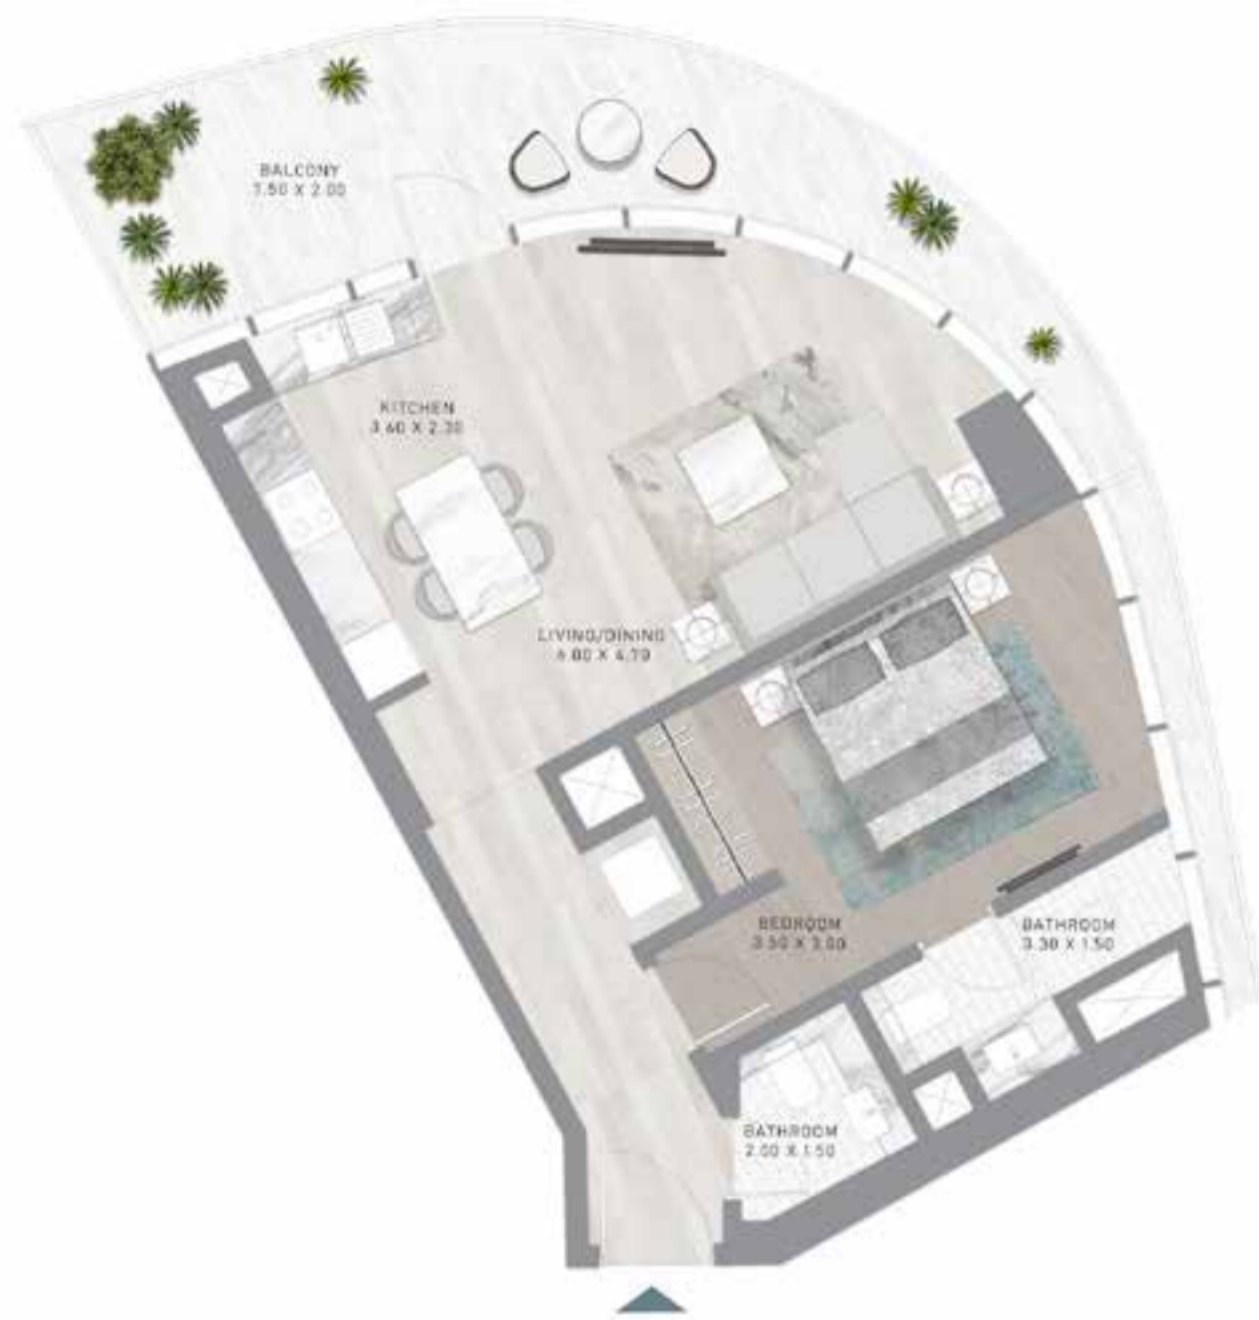

DAMAC

CANAL
HEIGHTS

de GRISOGONO

A CENTURIES-OLD TREASURE TRANSFORMED.

A circular inset on the right side of the page shows a blurred floor plan. The plan appears to be a multi-room layout with a central area and several surrounding rooms, but the details are intentionally out of focus.

FLOOR PLANS

STUDIO

TYPE D1

LEVEL 02

STUDIO

TYPE D1-M

LEVEL 02

1-BEDROOM

TYPE A1

1-BEDROOM

TYPE A1-M

LEVEL 02

LEVEL 02

1-BEDROOM

TYPE B1

LEVEL 21

1-BEDROOM

TYPE B1-M

LEVEL 21

1-BEDROOM

TYPE D1

LEVEL 21

1-BEDROOM

TYPE D1-M