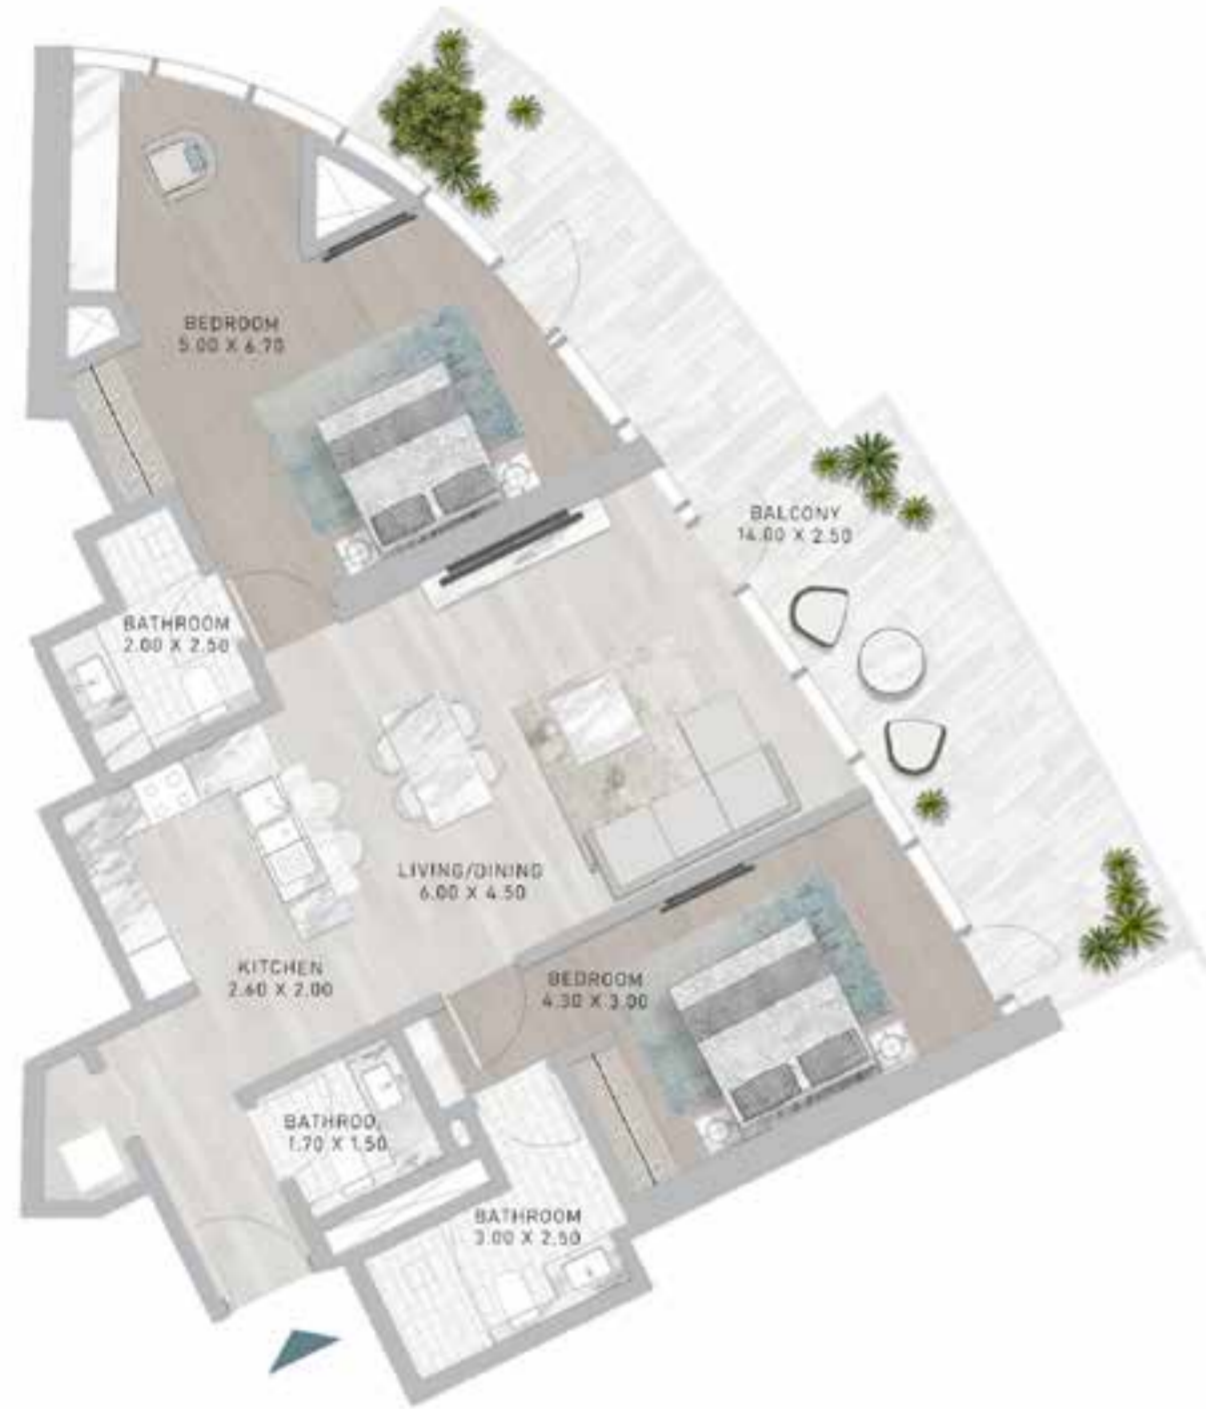

DAMAC

CANAL
HEIGHTS

de GRISOGONO

A CENTURIES-OLD TREASURE TRANSFORMED.

A circular inset on the right side of the page shows a blurred floor plan. The plan appears to be a multi-room layout with a central area and several surrounding rooms, but the details are intentionally out of focus.

TYPE C1

LEVEL 27

2-BEDROOM

TYPE C1-M

LEVEL 27

2-BEDROOM

TYPE D1

LEVEL 32

2-BEDROOM

TYPE D1-M

LEVEL 32