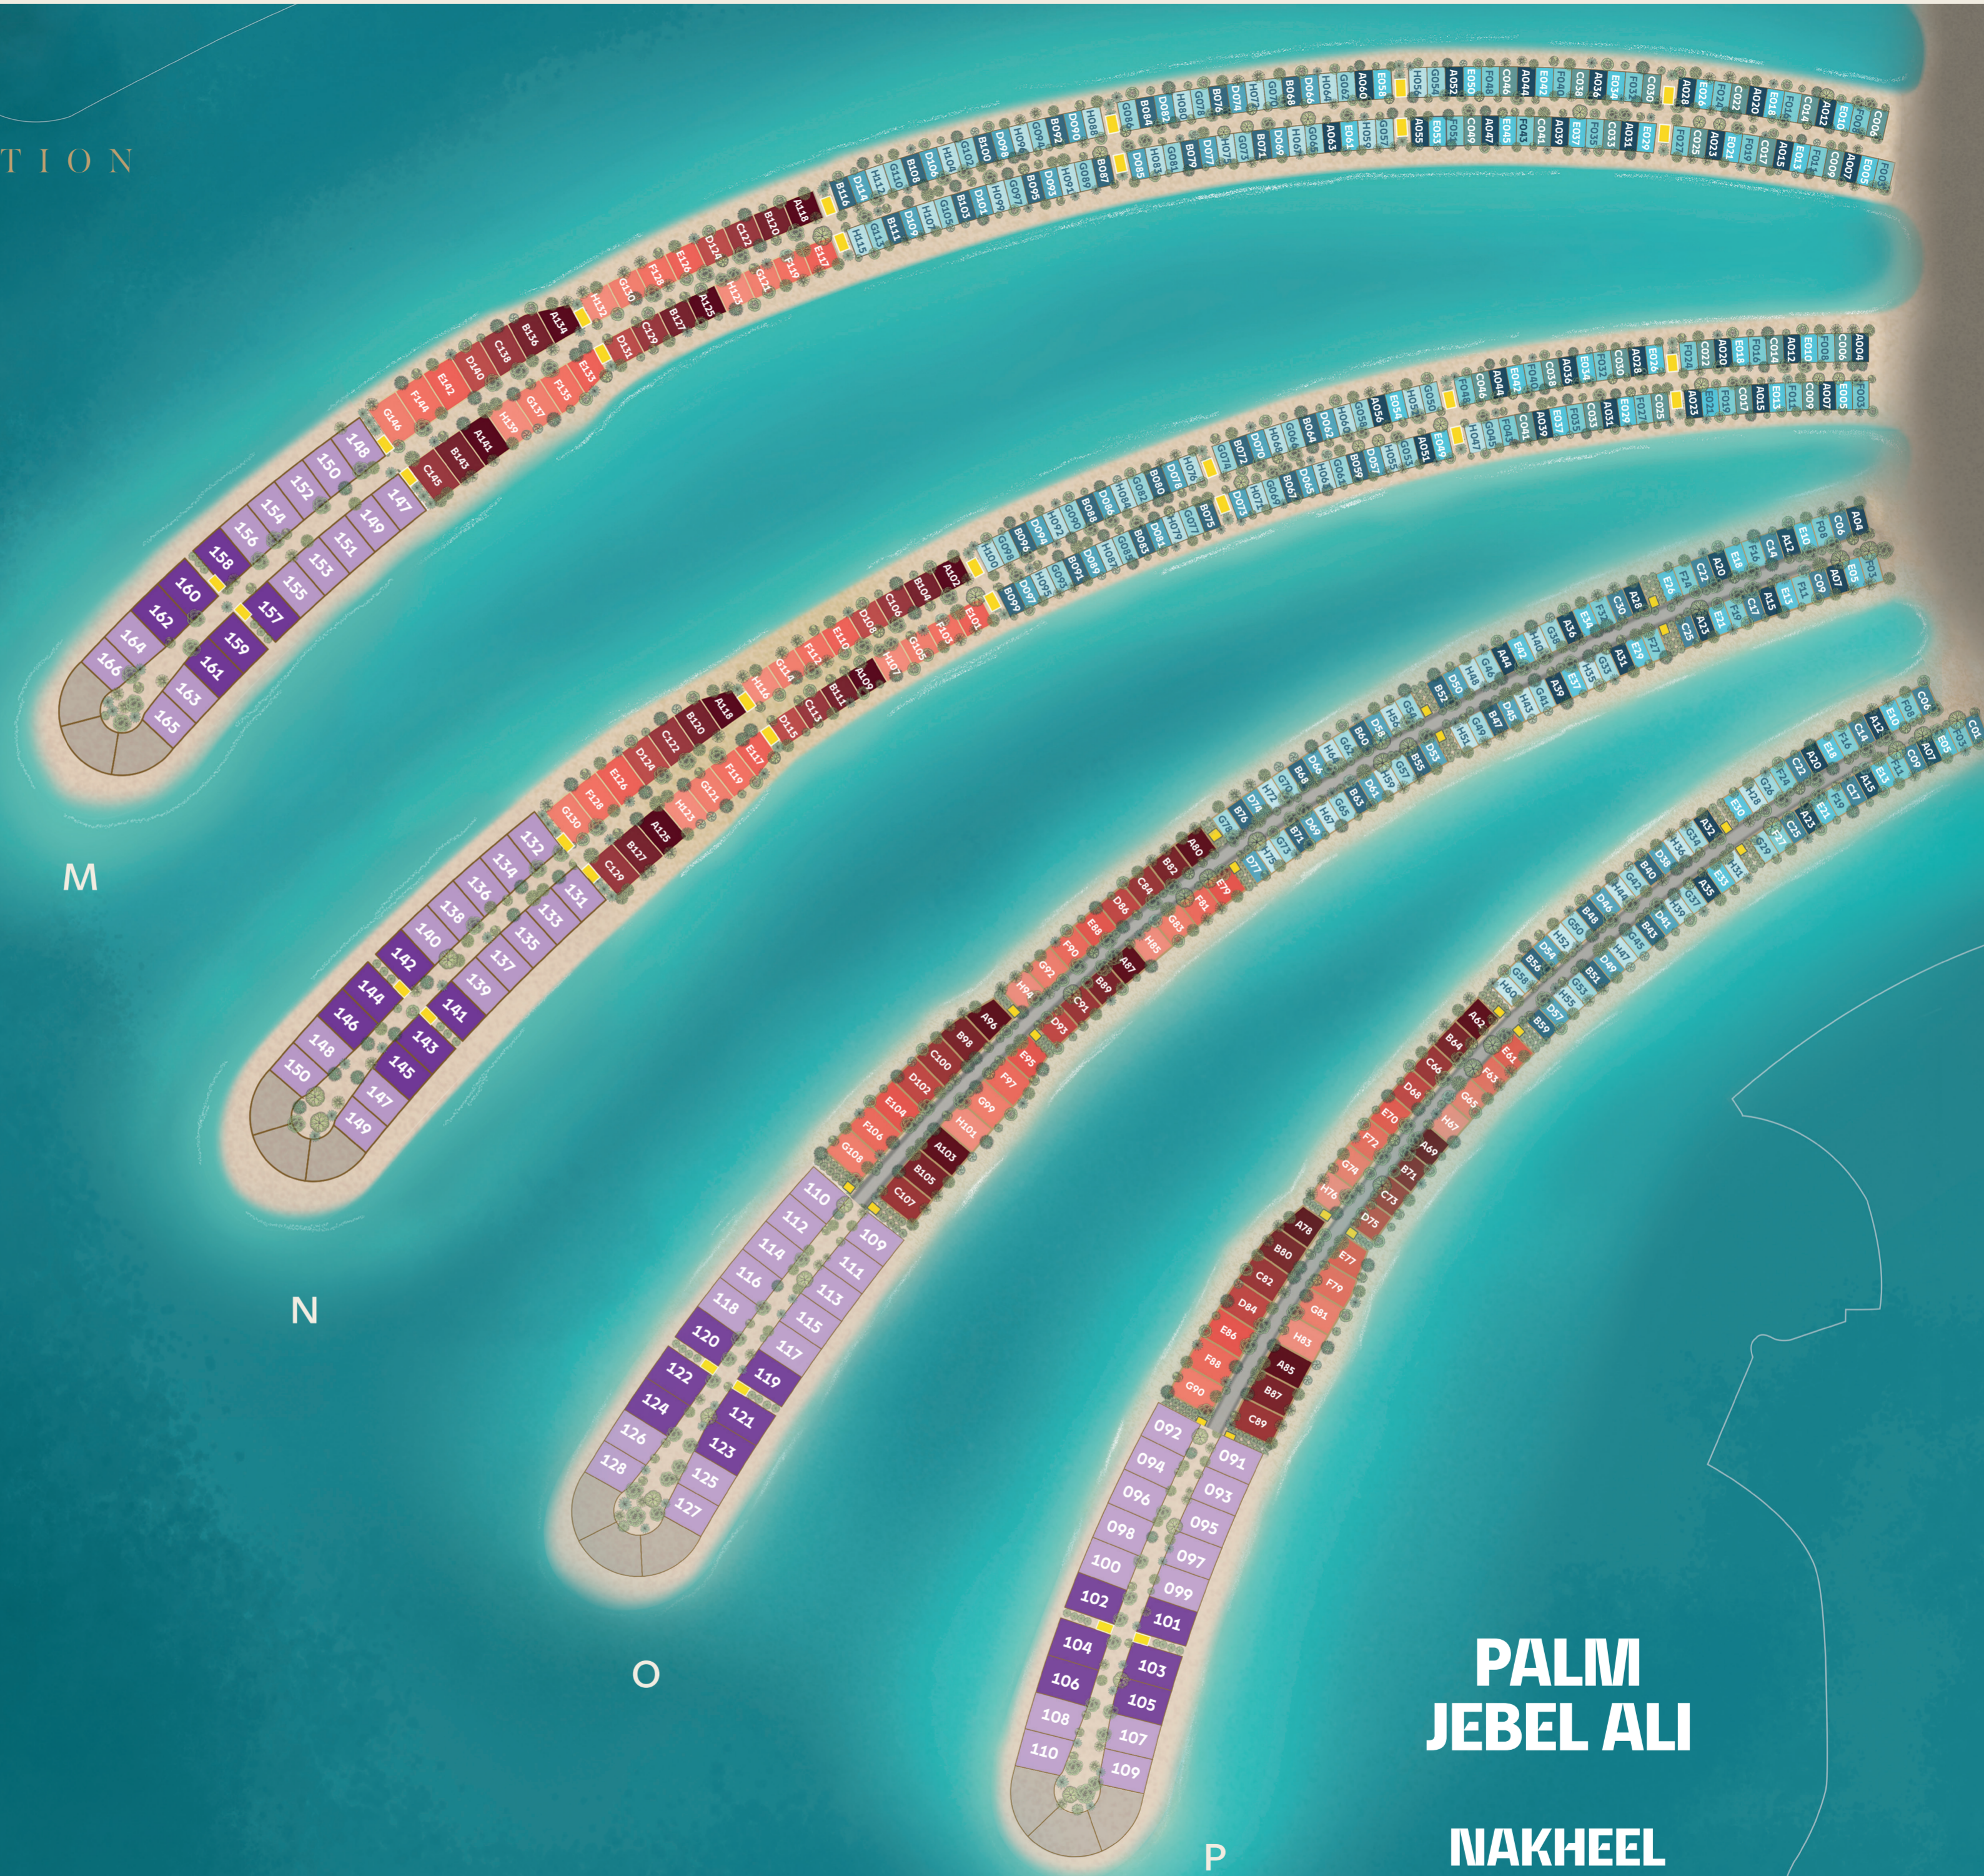

A CURATED COLLECTION

THE BEACH COLLECTION

- A Villa Blue Horizon
- B Villa Provence
- C Villa Indigo Ocean
- D Villa Sapphire
- E Villa Acquamarina
- F Villa Tropical Mist
- G Villa Azure Blue
- H Villa Mediterranean
- Utilities

THE CORAL COLLECTION

- A Villa Hibiscus
- B Villa Coral Living
- C Villa Red Aurora
- D Villa Porcelain Roses
- E Villa Cranberry Sky
- F Villa Terracotta
- G Villa Redwood
- H Villa Ruby Sunset
- Utilities

THE PREMIUM PLOT COLLECTION

- Premium 1 Plot
- Premium 2 Plot

**PALM
JEBEL ALI**

NAKHEEL